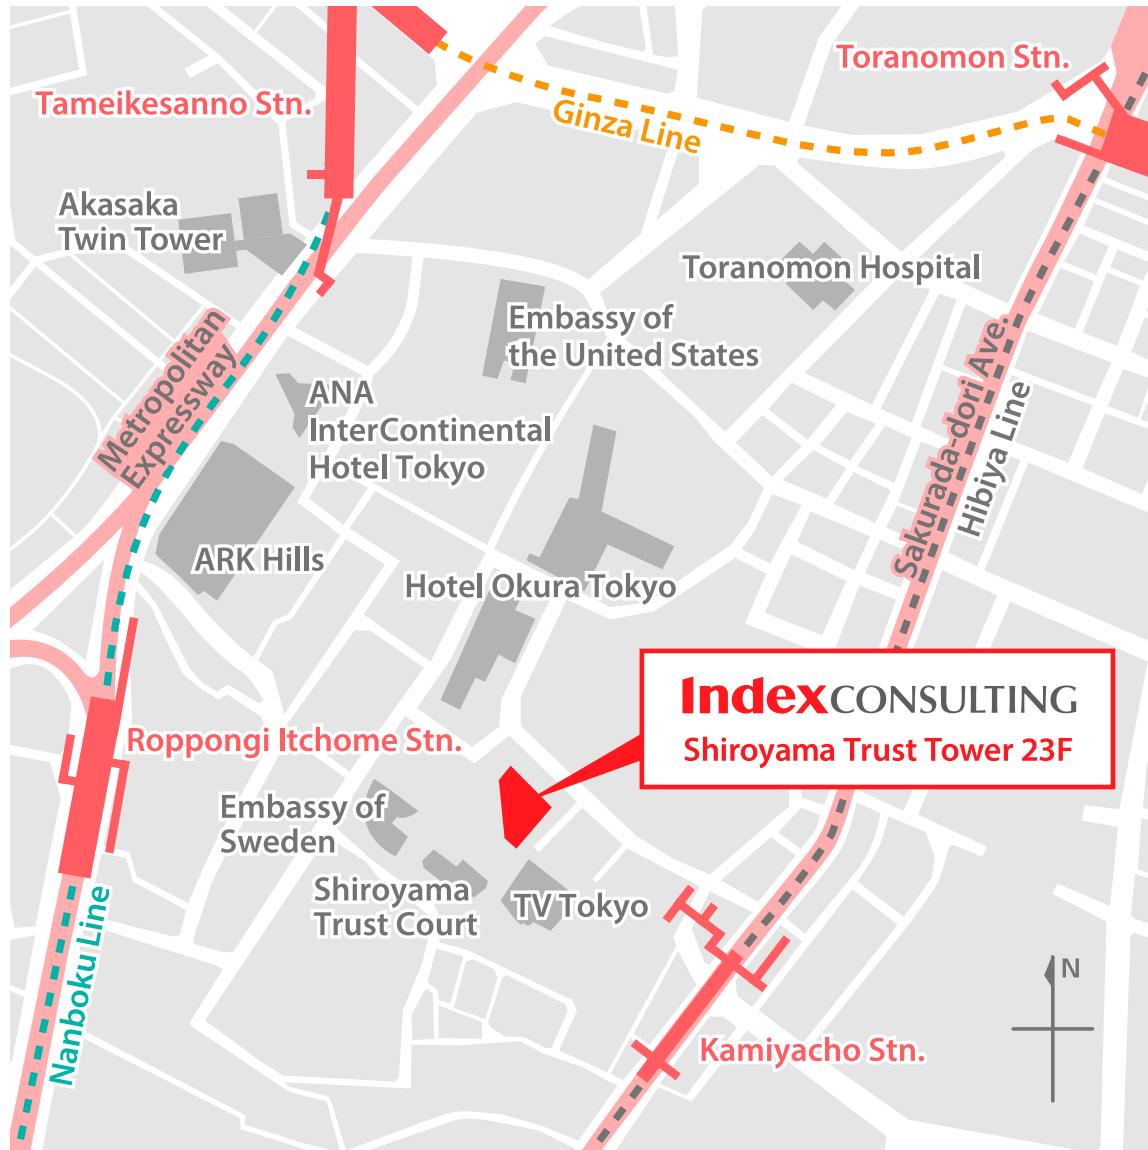

Access Map

Access: 5 mins walk from Kamiyacho Stn. on Hibiya Line
8 mins walk from Roppongi Itchome Stn. on Nanboku Line
13 mins walk from Tameikesanno Stn. on Ginza, Marunouchi Line

Index Consulting, Inc.

Address: Shiroyama Trust Tower 23F, 4-3-1 Toranomon, Minato-ku, Tokyo, 105-6023

Tel: 03-6435-9985 (Administration)
03-6435-9958 (General / Project Inquiries)

Fax: 03-5408-4443

Email: info@index-consulting.jp